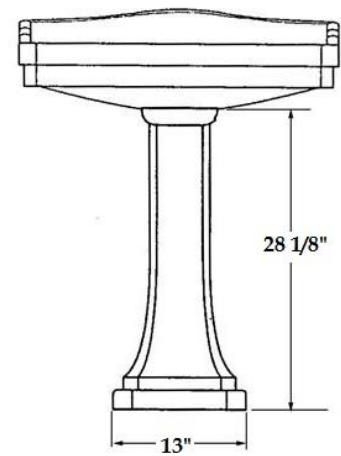

### Item #P1052 Pedestal Sink

Sink Bowl Depth:  
Total depth: 6 3/4"  
To fill line: 5 1/2"

Sink weight = 112 lbs

**SIGN OF THE CRAB, LLC**