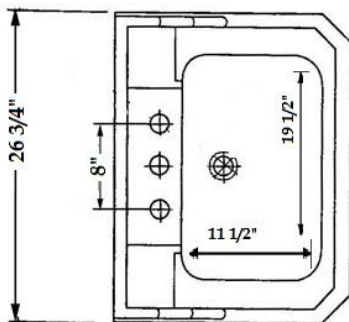

## Installation Information

### Item #P1052 Pedestal Sink

Sink Bowl Depth:  
Total depth: 6 3/4"  
To fill line: 5 1/2"

Sink weight = 112 lbs

**SIGN OF THE CRAB, LLC**