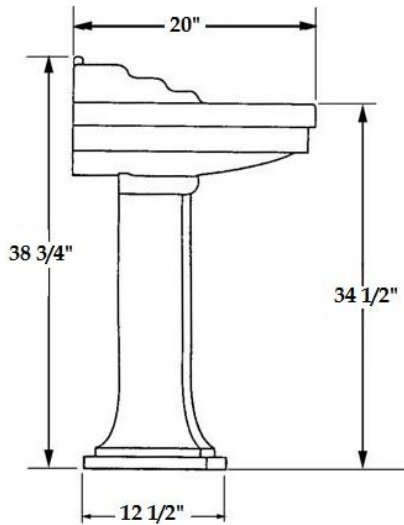

### Item #P1052 Pedestal Sink

Sink Bowl Depth:  
Total depth: 6 3/4"  
To fill line: 5 1/2"

Sink weight = 112 lbs

**SIGN OF THE CRAB, LLC**