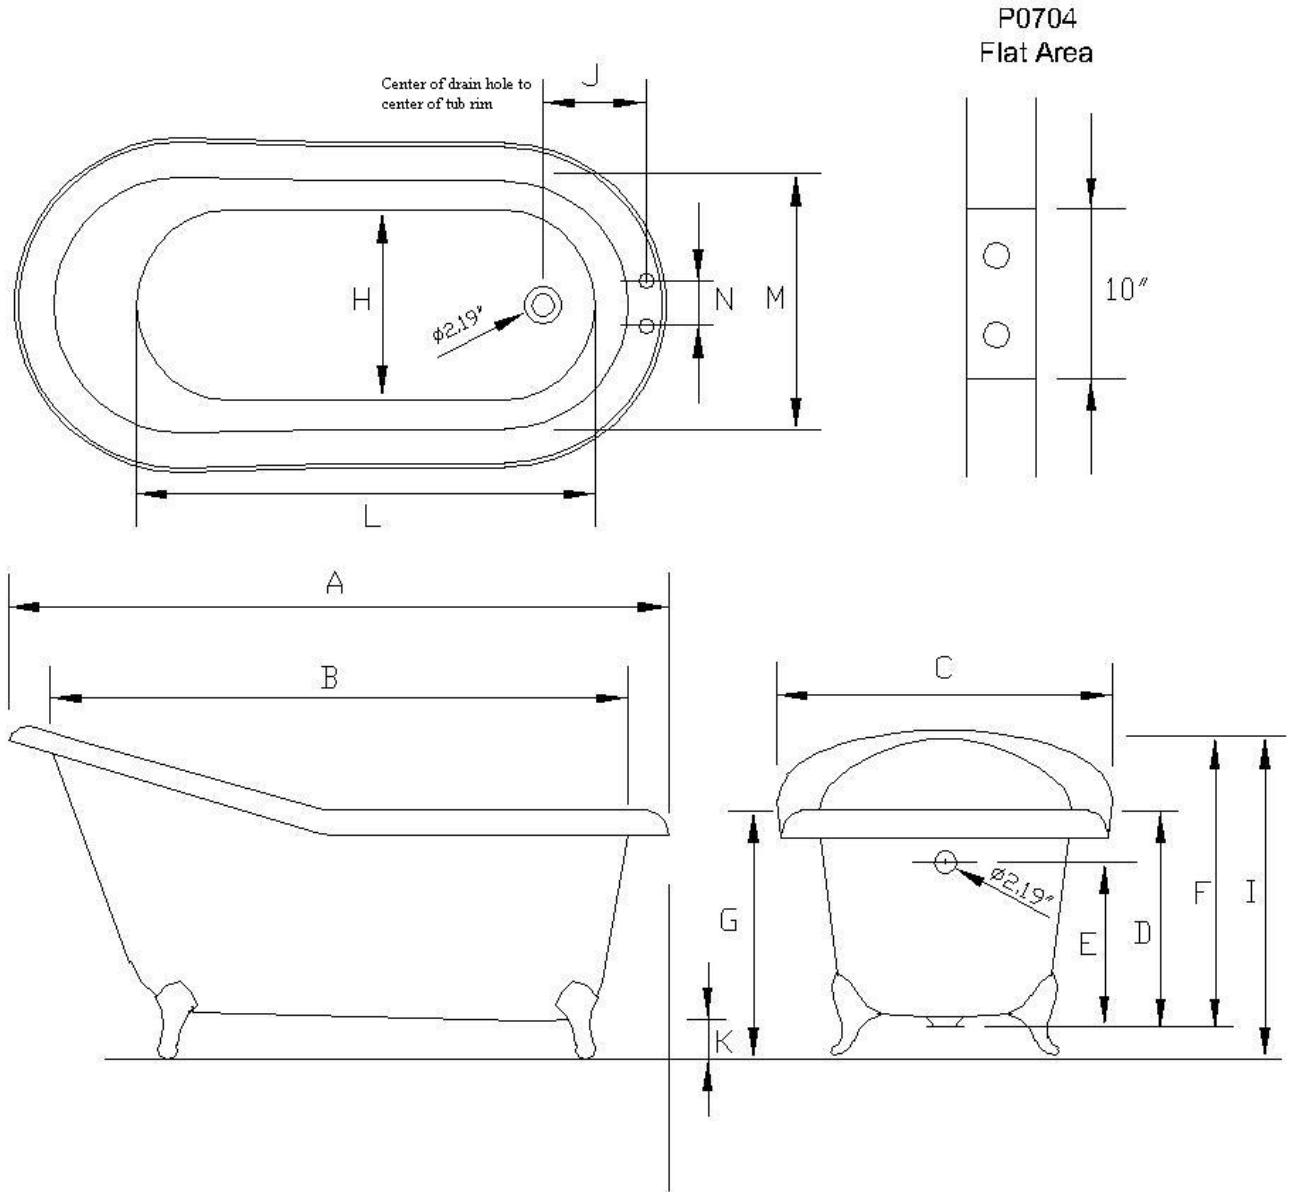

### Tub Specifications – Cast Iron Slipper Tub

	A	B	C	D	E	F	G	H	I	J	K	L	M	N	VOL	WGHT
P0760	61"	54"	31"	19"	15.5"	28"	25"	15.8"	32.3"	9.5"	5.3"	38.5"	24.5"	7"	39" GAL	374 LBS
P0762	61"	54"	31"	18"	15.5"	28"	25"	15.8"	32.3"	/	5.3"	38.5"	24.5"	/	39" GAL	374 LBS
P0704	66.5"	60"	30"	18"	14.5"	24"	23"	17"	29"	9.5"	6.3"	41.4"	24"	7"	48" GAL	394 LBS
P0705	66.5"	60"	30"	18"	14.5"	24"	23"	17"	29"	/	6.3"	41.4"	24"	/	48" GAL	394 LBS